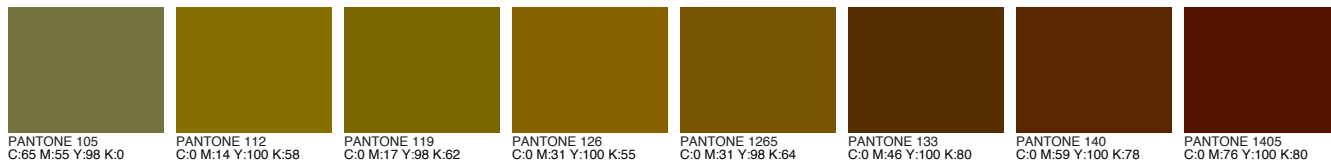

NOTE: THESE COLORS WILL APPEAR DIFFERENTLY ON YOUR MONITOR TO THE ACTUAL PRINTED COLORS. THIS COLOR GUIDE IS NOT INTENDED FOR ACCURATE COLOR MATCHING. PLEASE SEE AN ACTUAL PRINTED PANTONE® COATED COLOR SWATCH BOOK FOR ACCURATE COLORS. FOR DIGITAL PRINTING WE WILL SIMULATE PANTONE® COLORS BUT ACCURACY MAY VARY.

PANTONE Chart

PANTONE® Colors displayed here may not match PANTONE-identified standards. Consult current PANTONE Color Publications for accurate color.
PANTONE Color Look-Up Table © Pantone, Inc., 2007. All rights reserved. PANTONE® and other Pantone, Inc. trademarks are the property of Pantone, Inc.
Hardcopies of PANTONE Color Charts and reproductions thereof, MAY NOT BE SOLD in any form and
Pantone, Inc. is not responsible for any modifications made to such Charts which have not been approved by Pantone, Inc.