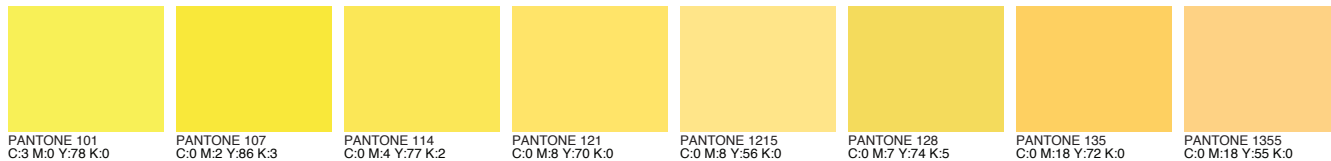

NOTE: THESE COLORS WILL APPEAR DIFFERENTLY ON YOUR MONITOR TO THE ACTUAL PRINTED COLORS. THIS COLOR GUIDE IS NOT INTENDED FOR ACCURATE COLOR MATCHING. PLEASE SEE AN ACTUAL PRINTED PANTONE® COATED COLOR SWATCH BOOK FOR ACCURATE COLORS. FOR DIGITAL PRINTING WE WILL SIMULATE PANTONE® COLORS BUT ACCURACY MAY VARY.

PANTONE Chart

PANTONE® Colors displayed here may not match PANTONE-identified standards. Consult current PANTONE Color Publications for accurate color.
PANTONE Color Look-Up Table © Pantone, Inc., 2007. All rights reserved. PANTONE® and other Pantone, Inc. trademarks are the property of Pantone, Inc.
Hardcopies of PANTONE Color Charts and reproductions thereof, MAY NOT BE SOLD in any form and
Pantone, Inc. is not responsible for any modifications made to such Charts which have not been approved by Pantone, Inc.