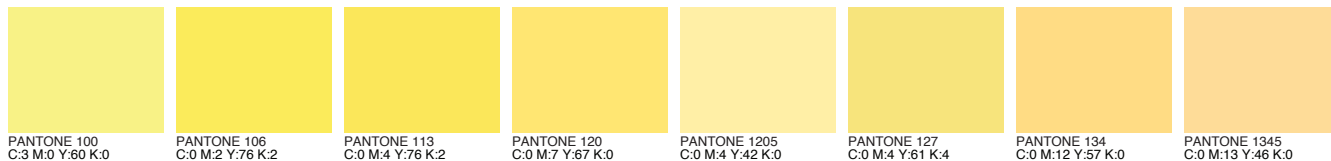

NOTE: THESE COLORS WILL APPEAR DIFFERENTLY ON YOUR MONITOR TO THE ACTUAL PRINTED COLORS. THIS COLOR GUIDE IS NOT INTENDED FOR ACCURATE COLOR MATCHING. PLEASE SEE AN ACTUAL PRINTED PANTONE® COATED COLOR SWATCH BOOK FOR ACCURATE COLORS. FOR DIGITAL PRINTING WE WILL SIMULATE PANTONE® COLORS BUT ACCURACY MAY VARY.

PANTONE Chart

PANTONE® Colors displayed here may not match PANTONE-identified standards. Consult current PANTONE Color Publications for accurate color.
PANTONE Color Look-Up Table © Pantone, Inc., 2007. All rights reserved. PANTONE® and other Pantone, Inc. trademarks are the property of Pantone, Inc.
Hardcopies of PANTONE Color Charts and reproductions thereof, MAY NOT BE SOLD in any form and
Pantone, Inc. is not responsible for any modifications made to such Charts which have not been approved by Pantone, Inc.