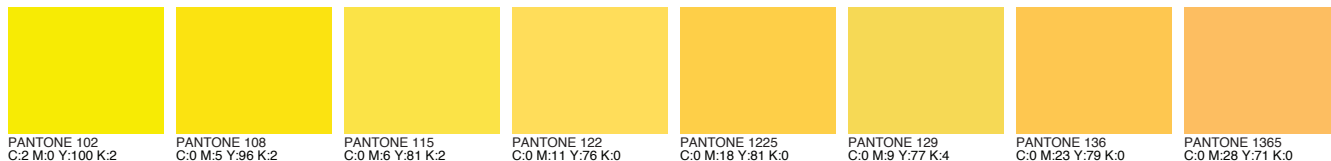

NOTE: THESE COLORS WILL APPEAR DIFFERENTLY ON YOUR MONITOR TO THE ACTUAL PRINTED COLORS. THIS COLOR GUIDE IS NOT INTENDED FOR ACCURATE COLOR MATCHING. PLEASE SEE AN ACTUAL PRINTED PANTONE® COATED COLOR SWATCH BOOK FOR ACCURATE COLORS. FOR DIGITAL PRINTING WE WILL SIMULATE PANTONE® COLORS BUT ACCURACY MAY VARY.

PANTONE Chart

PANTONE® Colors displayed here may not match PANTONE-identified standards. Consult current PANTONE Color Publications for accurate color.
PANTONE Color Look-Up Table © Pantone, Inc., 2007. All rights reserved. PANTONE® and other Pantone, Inc. trademarks are the property of Pantone, Inc.
Hardcopies of PANTONE Color Charts and reproductions thereof, MAY NOT BE SOLD in any form and
Pantone, Inc. is not responsible for any modifications made to such Charts which have not been approved by Pantone, Inc.