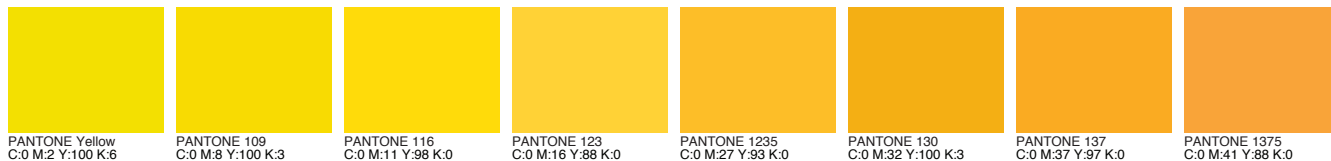

NOTE: THESE COLORS WILL APPEAR DIFFERENTLY ON YOUR MONITOR TO THE ACTUAL PRINTED COLORS. THIS COLOR GUIDE IS NOT INTENDED FOR ACCURATE COLOR MATCHING. PLEASE SEE AN ACTUAL PRINTED PANTONE® COATED COLOR SWATCH BOOK FOR ACCURATE COLORS. FOR DIGITAL PRINTING WE WILL SIMULATE PANTONE® COLORS BUT ACCURACY MAY VARY.

PANTONE Chart

PANTONE® Colors displayed here may not match PANTONE-identified standards. Consult current PANTONE Color Publications for accurate color.
PANTONE Color Look-Up Table © Pantone, Inc., 2007. All rights reserved. PANTONE® and other Pantone, Inc. trademarks are the property of Pantone, Inc.
Hardcopies of PANTONE Color Charts and reproductions thereof, MAY NOT BE SOLD in any form and
Pantone, Inc. is not responsible for any modifications made to such Charts which have not been approved by Pantone, Inc.