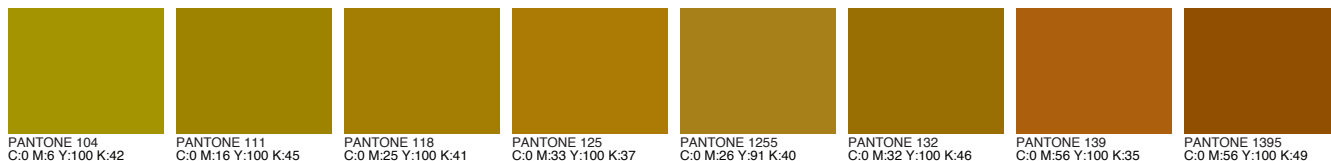

NOTE: THESE COLORS WILL APPEAR DIFFERENTLY ON YOUR MONITOR TO THE ACTUAL PRINTED COLORS. THIS COLOR GUIDE IS NOT INTENDED FOR ACCURATE COLOR MATCHING. PLEASE SEE AN ACTUAL PRINTED PANTONE® COATED COLOR SWATCH BOOK FOR ACCURATE COLORS. FOR DIGITAL PRINTING WE WILL SIMULATE PANTONE® COLORS BUT ACCURACY MAY VARY.

PANTONE Chart

PANTONE® Colors displayed here may not match PANTONE-identified standards. Consult current PANTONE Color Publications for accurate color.
PANTONE Color Look-Up Table © Pantone, Inc., 2007. All rights reserved. PANTONE® and other Pantone, Inc. trademarks are the property of Pantone, Inc.
Hardcopies of PANTONE Color Charts and reproductions thereof, MAY NOT BE SOLD in any form and
Pantone, Inc. is not responsible for any modifications made to such Charts which have not been approved by Pantone, Inc.